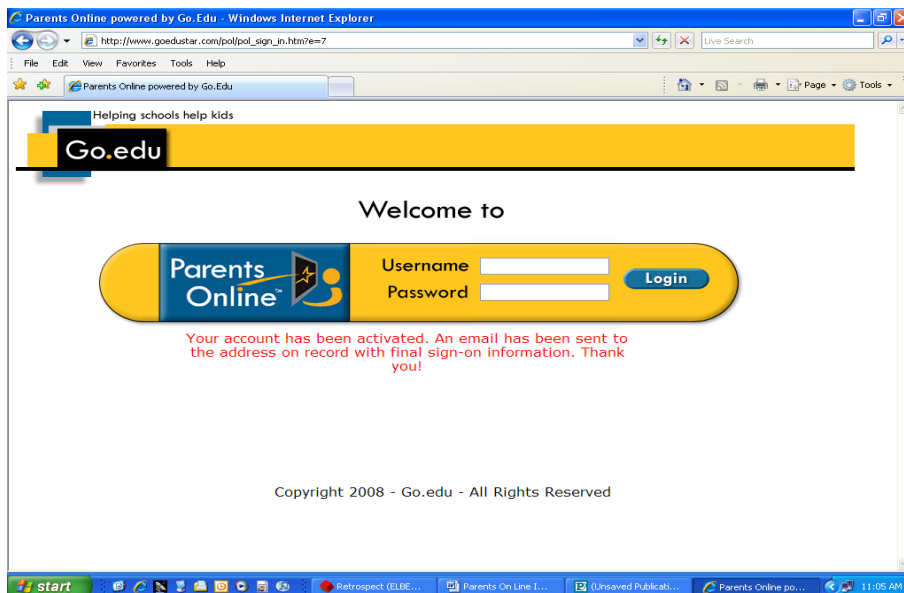

Parents On Line Instructions-Elbert School Dist. #200

The web address for Parents On Line is:
<https://goedustar.harriscomputer.com/pol>

Please be sure to set this in your favorites or you can access POL from the school website at:
<http://www.elbertschool.org> on the students and parent resources page/online.

Choose Parents on Line

This is the log in screen:

Your Username is the email address you gave to the school.

Enter your username and password. If an individual enters the information incorrectly 3 times the account is automatically locked for security purposes. If this occurs, please email Kim Gresham, kim@elbertschool.org

Once you have successfully logged in, the screen will look like this: